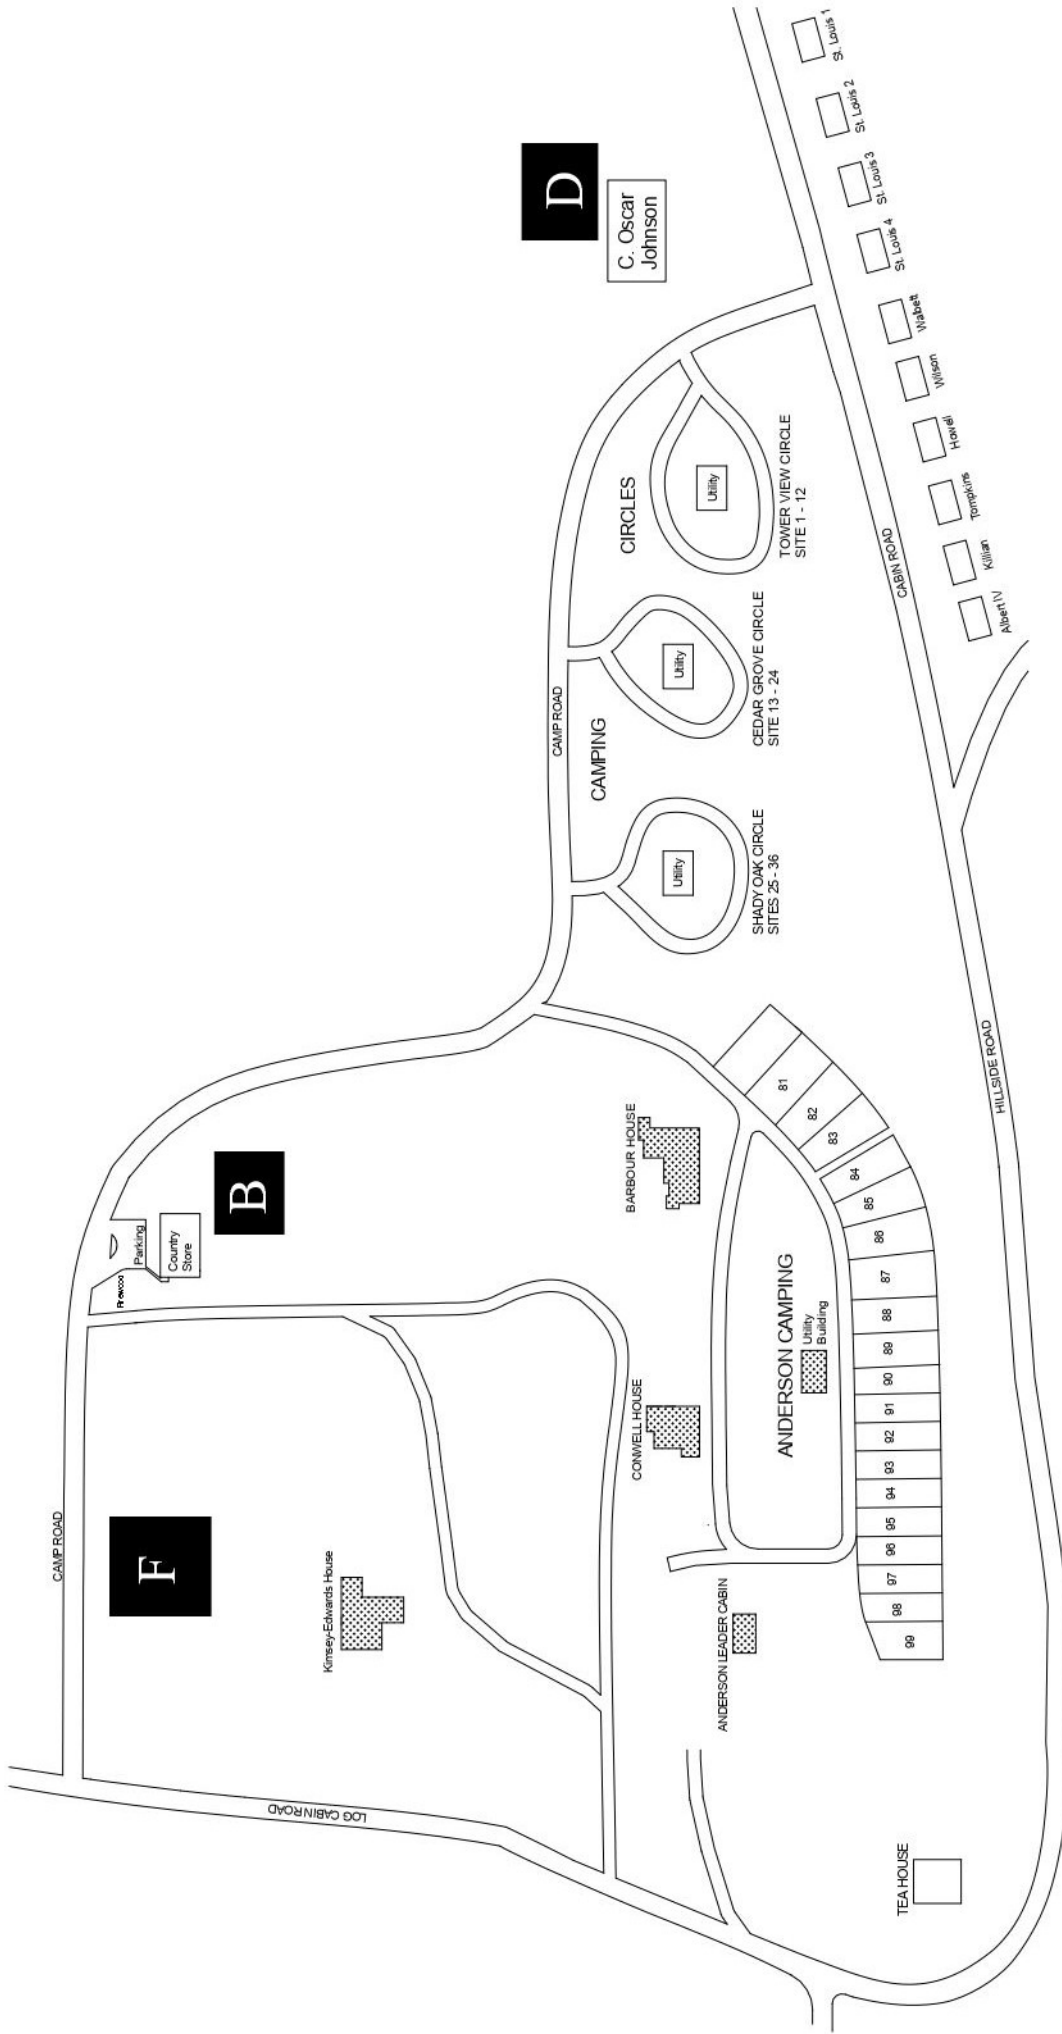

Campground Area Map